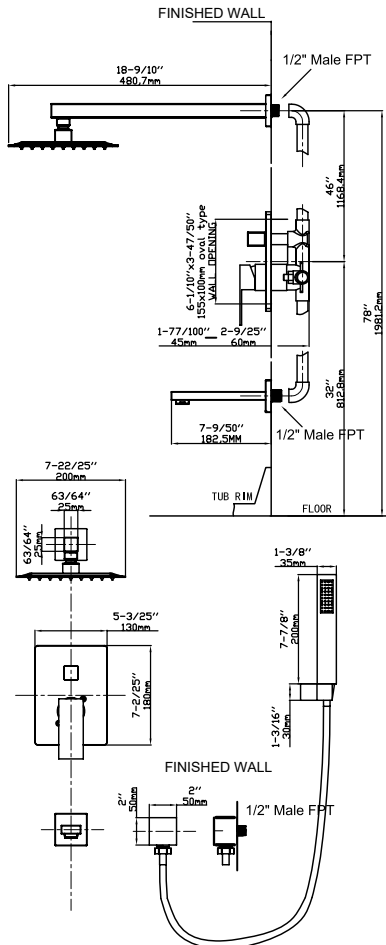

DSF-34BTS01

UPC:

Style:

- Contemporary
- Pressure Balanced
- Rain Head & Tub Spout
- Shower Set

Features:

- Lever style handle with temperature indicator on the escutcheon
- Handle operates upward through a 23° arc. The rotation angle of temperature is 100°. Maximum hot through 50° in clockwise direction. Minimum cold through 50° in counterclockwise direction
- Adjustable temperature limit stop to control maximum hot water temperature
- Pressure balancing mechanism maintains selected discharge temperature to ±3.6°F (±2°C)
- Pressure Balance cartridge

Flow Rate:

- Shower head: 2.5 gpm max @ 80 psi
- Spout: 2.4 gpm max @ 20 psi

Certifications:

- cUPC
- ADA (for lever handle)

Warranty:

- Lifetime Limited Warranty

Available Color/Finish

CR - Chrome
BN - Brushed Nickel
MBK - Matte Black
ORB - Oil Rubbed Bronze

Applies To Models:

| | |
|---------------------|-------------------|
| DSF-34BTS01CR..... | UPC: 810006539523 |
| DSF-34BTS01BN..... | UPC: 810006539516 |
| DSF-34BTS01MBK..... | UPC: 810006539530 |
| DSF-34BTS01ORB..... | UPC: 810006539547 |